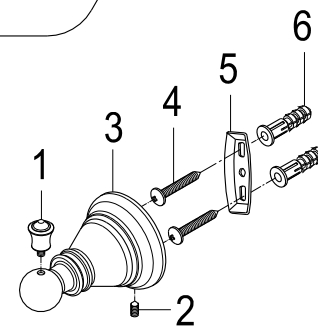

FSK1616ACL

Twin Handles 4" Centerset Lavatory Faucet With Bath Hardware Combo

Towel Ring

Robe Hook

Toilet Paper Holder

18" Towel Bar