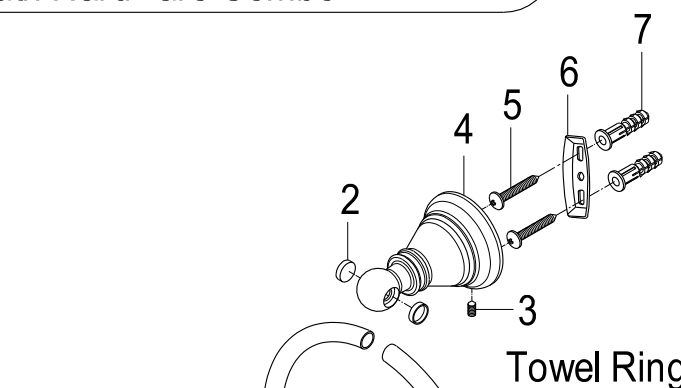

FSK1616ACL

Twin Handles 4" Centerset Lavatory Faucet With Bath Hardware Combo

Towel Ring

Robe Hook

Toilet Paper Holder

18" Towel Bar