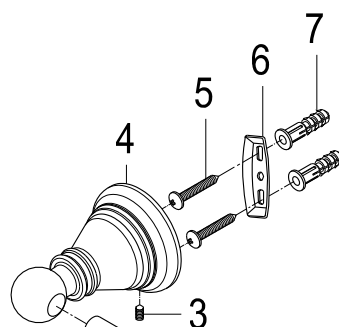

FSK1616ACL

Twin Handles 4" Centerset Lavatory Faucet With Bath Hardware Combo

Towel Ring

Robe Hook

Toilet Paper Holder

18" Towel Bar