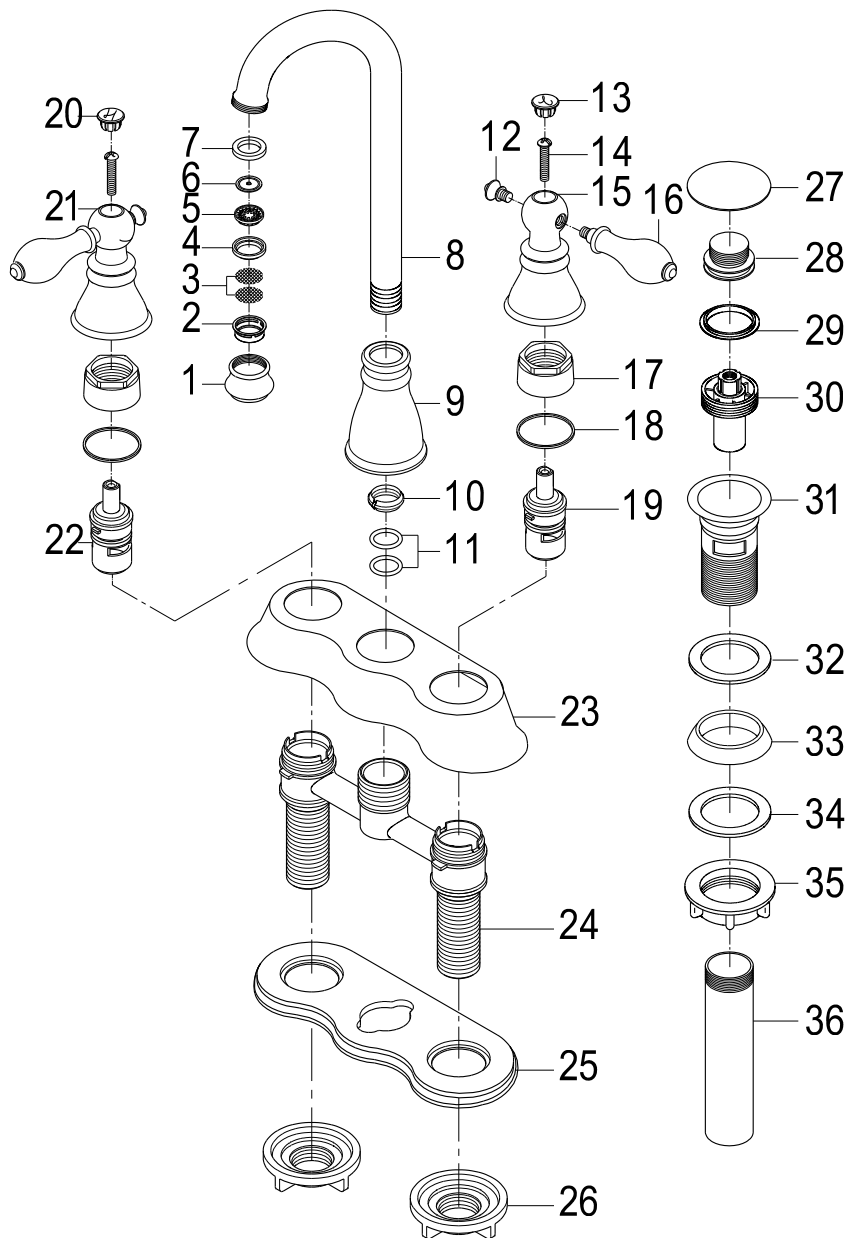

FSK1616ACL

Twin Handles 4" Centerset Lavatory Faucet With Bath Hardware Combo

Towel Ring

Robe Hook

Toilet Paper Holder

18" Towel Bar