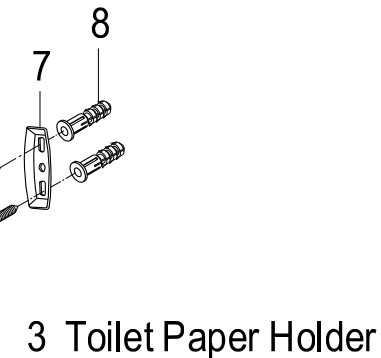

FSK1616ACL

Twin Handles 4" Centerset Lavatory Faucet With Bath Hardware Combo

Towel Ring

Robe Hook

Toilet Paper Holder

18" Towel Bar